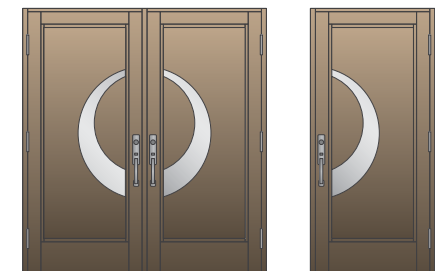

DOOR DECORATIONS

Scan for CAD Drawings,
Installation Manual and
Product Approval (LMI) at:
www.MrGlassWindows.com