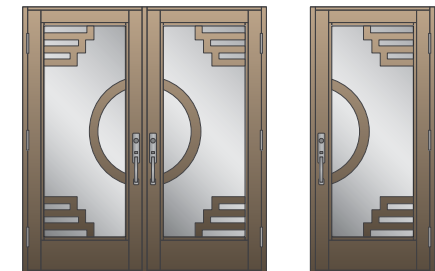

# DOOR DECORATIONS

Scan for CAD Drawings,  
Installation Manual and  
Product Approval (LMI) at:  
[www.MrGlassWindows.com](http://www.MrGlassWindows.com)

MGD-01

MGD-02

MGD-03

MGD-07

MGD-08

MGD-09