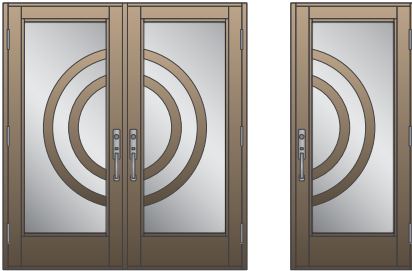

#### TECHNICAL SPECS

- Meets Florida Building Code for High Velocity Hurricane Zone. Large Missile rated
- Available configurations: X, XX, OX, OXO, OXXO, O
- Maximum dimensions: X configuration: 48" x 120", OXXO config: 156" x 98"
- Side-lites with matching top and bottom horizontal lines
- Stand along Single Side-lites available
- High Bottom Rail Door available
- Aluminum, Ball-Bearing (Stainless Steel) and Continuous Aluminum Geared Hinges available
- Max. Design pressures: +/-80 PSF
- Glazing capabilities 7/16" laminated and 1" insulated laminated. Enhanced thermal performance with low E coating available
- Industry Standard Hardware preparation: options for 3 Point Locks and Smart Locks
- Flush Bolts at top and bottom
- Multiple Glass Lites per door panel (intermediate horizontals) allowing combinations of privacy, clear or tinted glass
- Muntins and Raised Grid for design freedom
- Powder Coating aluminum finish. Meets AAMA 2604 exigencies (5-year warranty) AAMA 2605 is also available (10-year warranty)

# DOOR DECORATIONS

Scan for CAD Drawings,  
Installation Manual and  
Product Approval (LMI) at:  
[www.MrGlassWindows.com](http://www.MrGlassWindows.com)

MGD-01

MGD-02

MGD-03

MGD-07

MGD-08

MGD-09