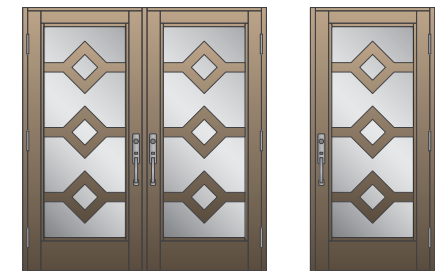

DOOR DECORATIONS

Scan for CAD Drawings,
Installation Manual and
Product Approval (LMI) at:
www.MrGlassWindows.com

MGD-21