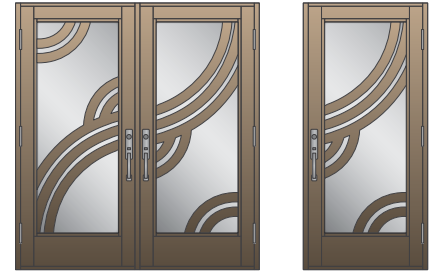

# DOOR DECORATIONS

Scan for CAD Drawings,  
Installation Manual and  
Product Approval (LMI) at:  
[www.MrGlassWindows.com](http://www.MrGlassWindows.com)

MGD-01

MGD-02

MGD-03

MGD-07

MGD-08

MGD-09