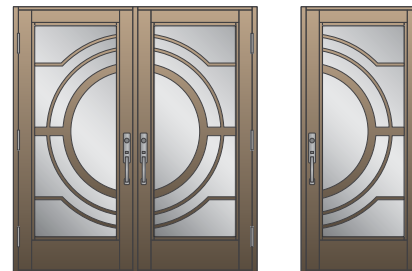

# DOOR DECORATIONS

Scan for CAD Drawings,  
Installation Manual and  
Product Approval (LMI) at:  
[www.MrGlassWindows.com](http://www.MrGlassWindows.com)

MGD-01

MGD-02

MGD-03

MGD-07

MGD-08

MGD-09