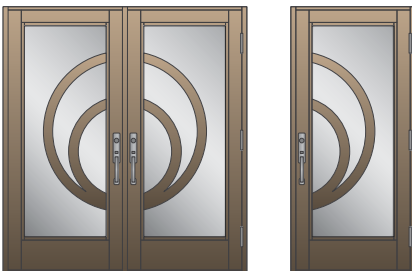

# DOOR DECORATIONS

Scan for CAD Drawings,  
Installation Manual and  
Product Approval (LMI) at:  
[www.MrGlassWindows.com](http://www.MrGlassWindows.com)

MGD-01

MGD-02

MGD-03

MGD-07

MGD-08

MGD-09